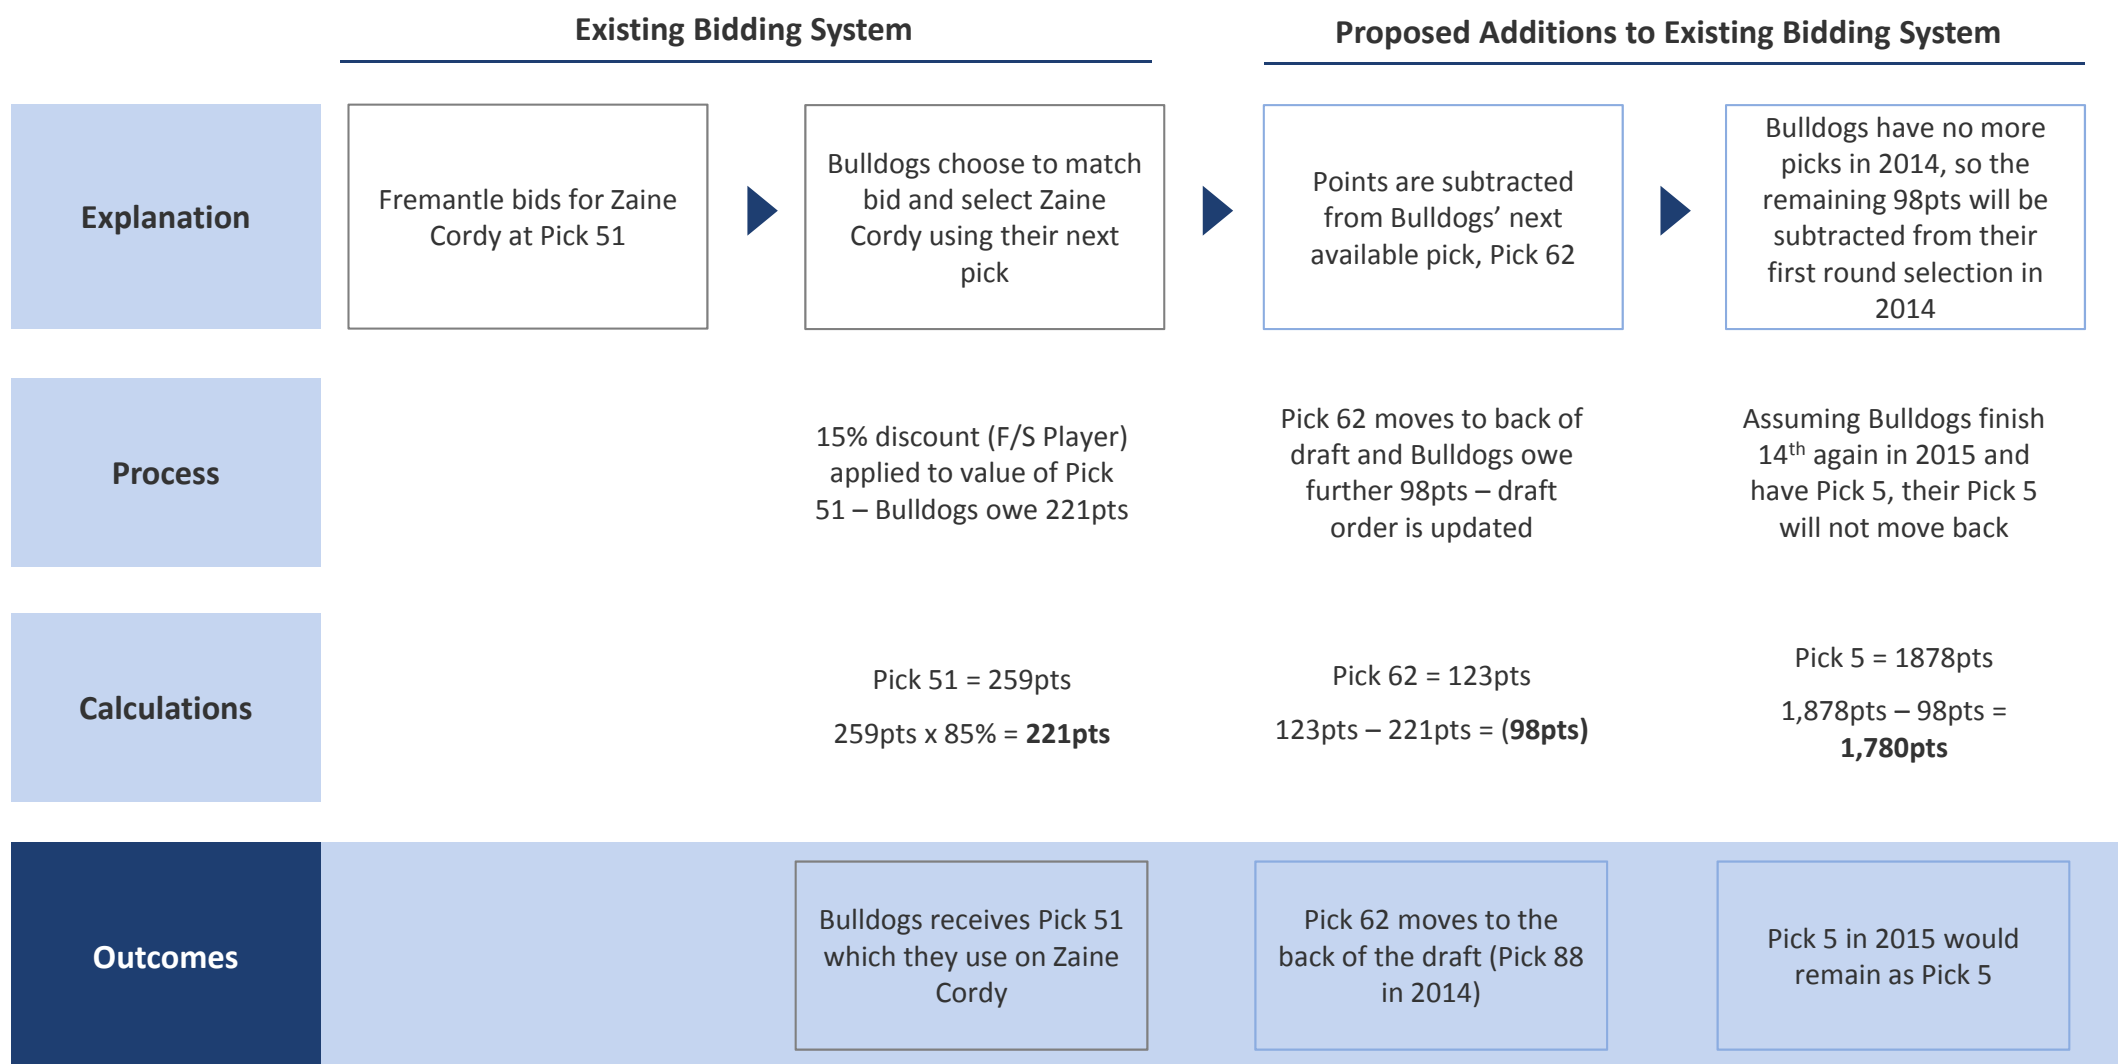

Example: Zaine Cordy, Western Bulldogs, 2014

Note: Example is based on actual bid for Zaine Cordy, using Bulldogs' available selections in the National Draft (rather than at the bidding) to show the outcomes if the bidding was incorporated in the National Draft; 15% discount is representative only and the final F/S discount will depend on Club feedback.