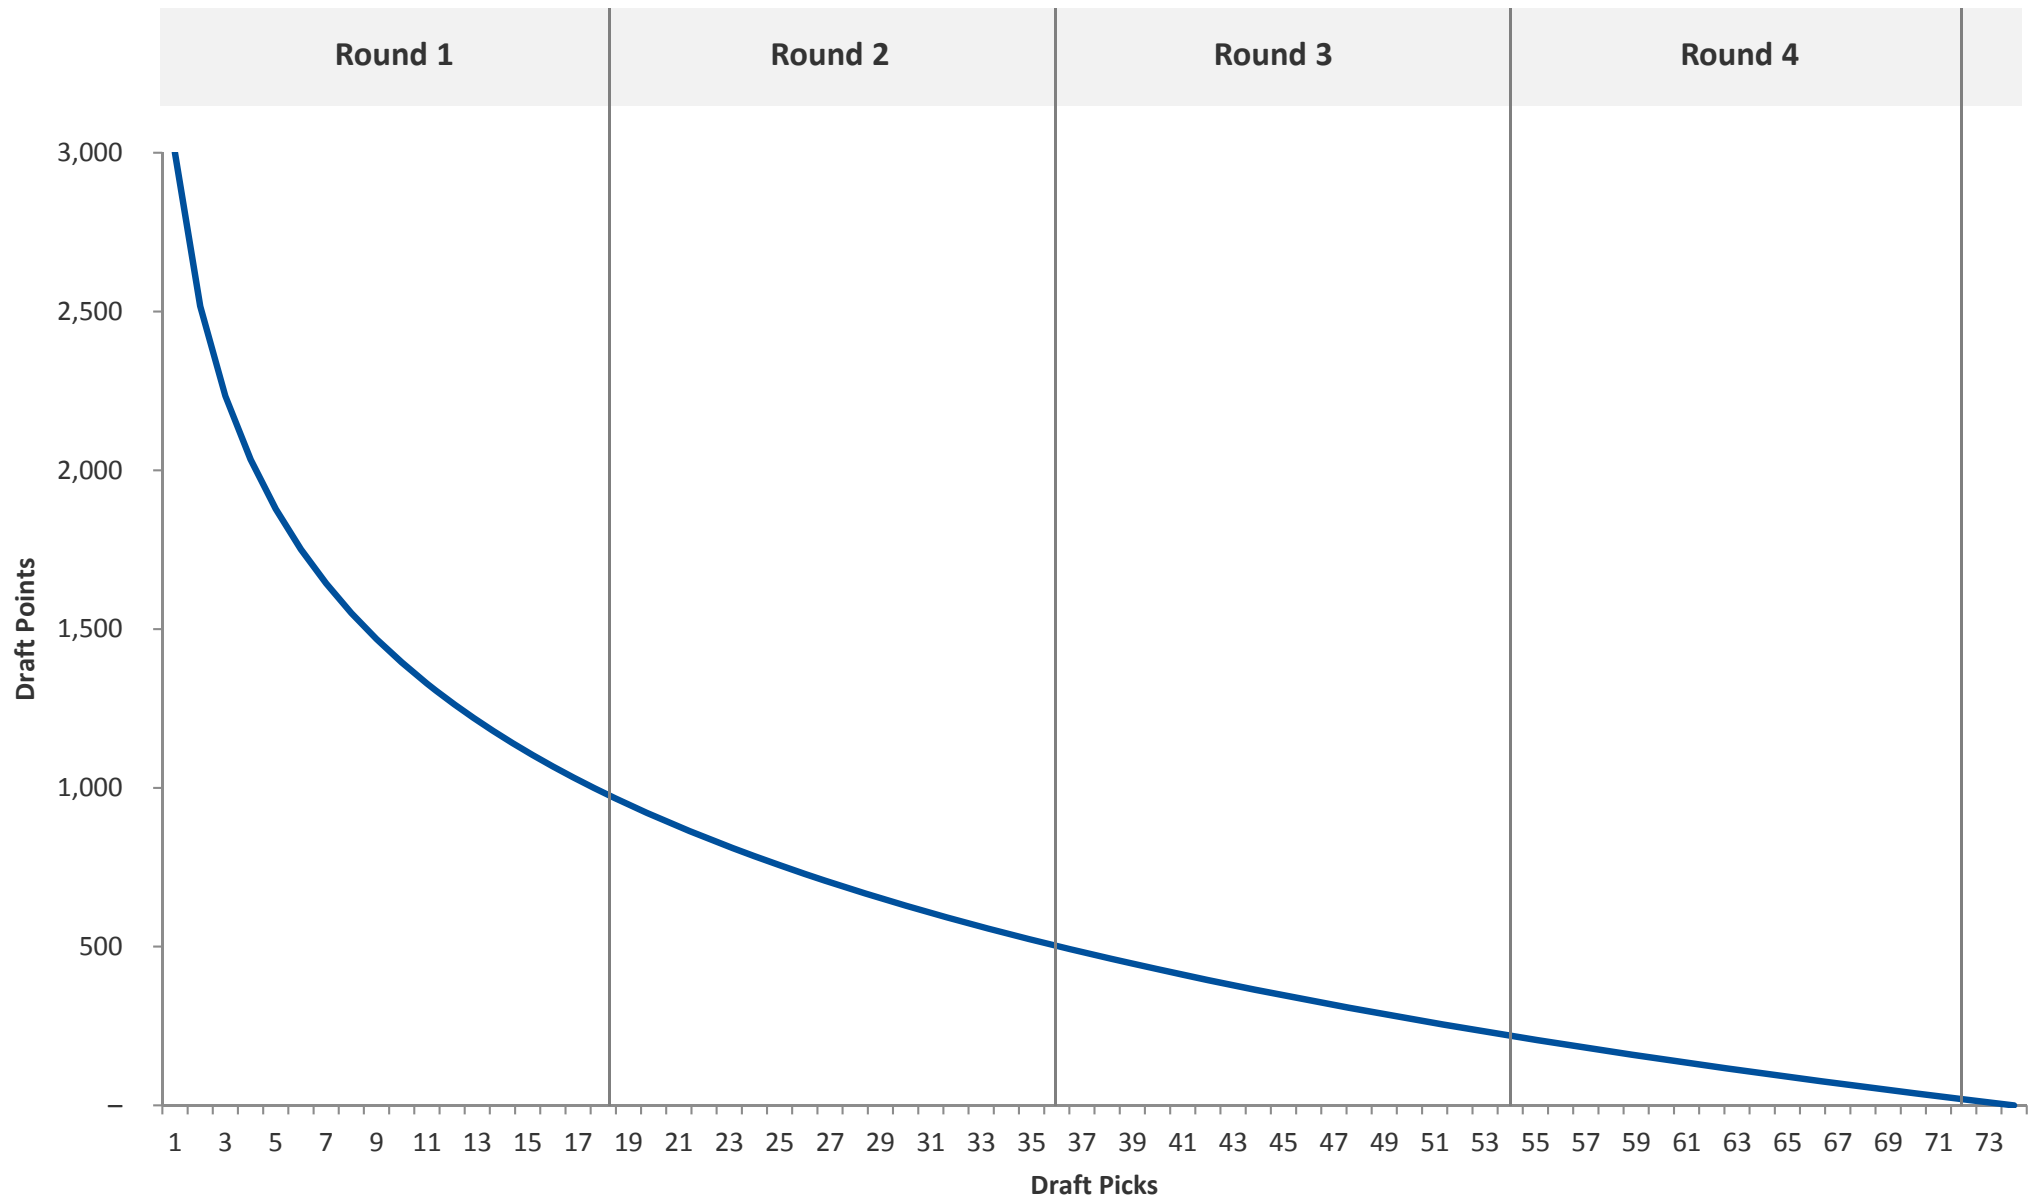

Bidding System Review - F/S and Academy

Supporting Exhibits

January 2015

AUSTRALIA'S GAME

AFL Draft Value Index

Round 1		Round 2		Round 3		Round 4		Round 5	
Pick	Points	Pick	Points	Pick	Points	Pick	Points	Pick	Points
1	3,000	19	948	37	483	55	207	73	9
2	2,517	20	912	38	465	56	194	74	-
3	2,234	21	878	39	446	57	182		
4	2,034	22	845	40	429	58	170		
5	1,878	23	815	41	412	59	158		
6	1,751	24	785	42	395	60	146		
7	1,644	25	756	43	378	61	135		
8	1,551	26	729	44	362	62	123		
9	1,469	27	703	45	347	63	112		
10	1,395	28	677	46	331	64	101		
11	1,329	29	653	47	316	65	90		
12	1,268	30	629	48	302	66	80		
13	1,212	31	606	49	287	67	69		
14	1,161	32	584	50	273	68	59		
15	1,112	33	563	51	259	69	49		
16	1,067	34	542	52	246	70	39		
17	1,025	35	522	53	233	71	29		
18	985	36	502	54	220	72	19		

AFL Draft Value Index graph

Example: Isaac Heeney, Swans, 2014

Note: Example is based on actual bid for Isaac Heeney, using Sydney's available selections in the National Draft (rather than at the bidding) to show the outcomes if the bidding was incorporated in the National Draft.