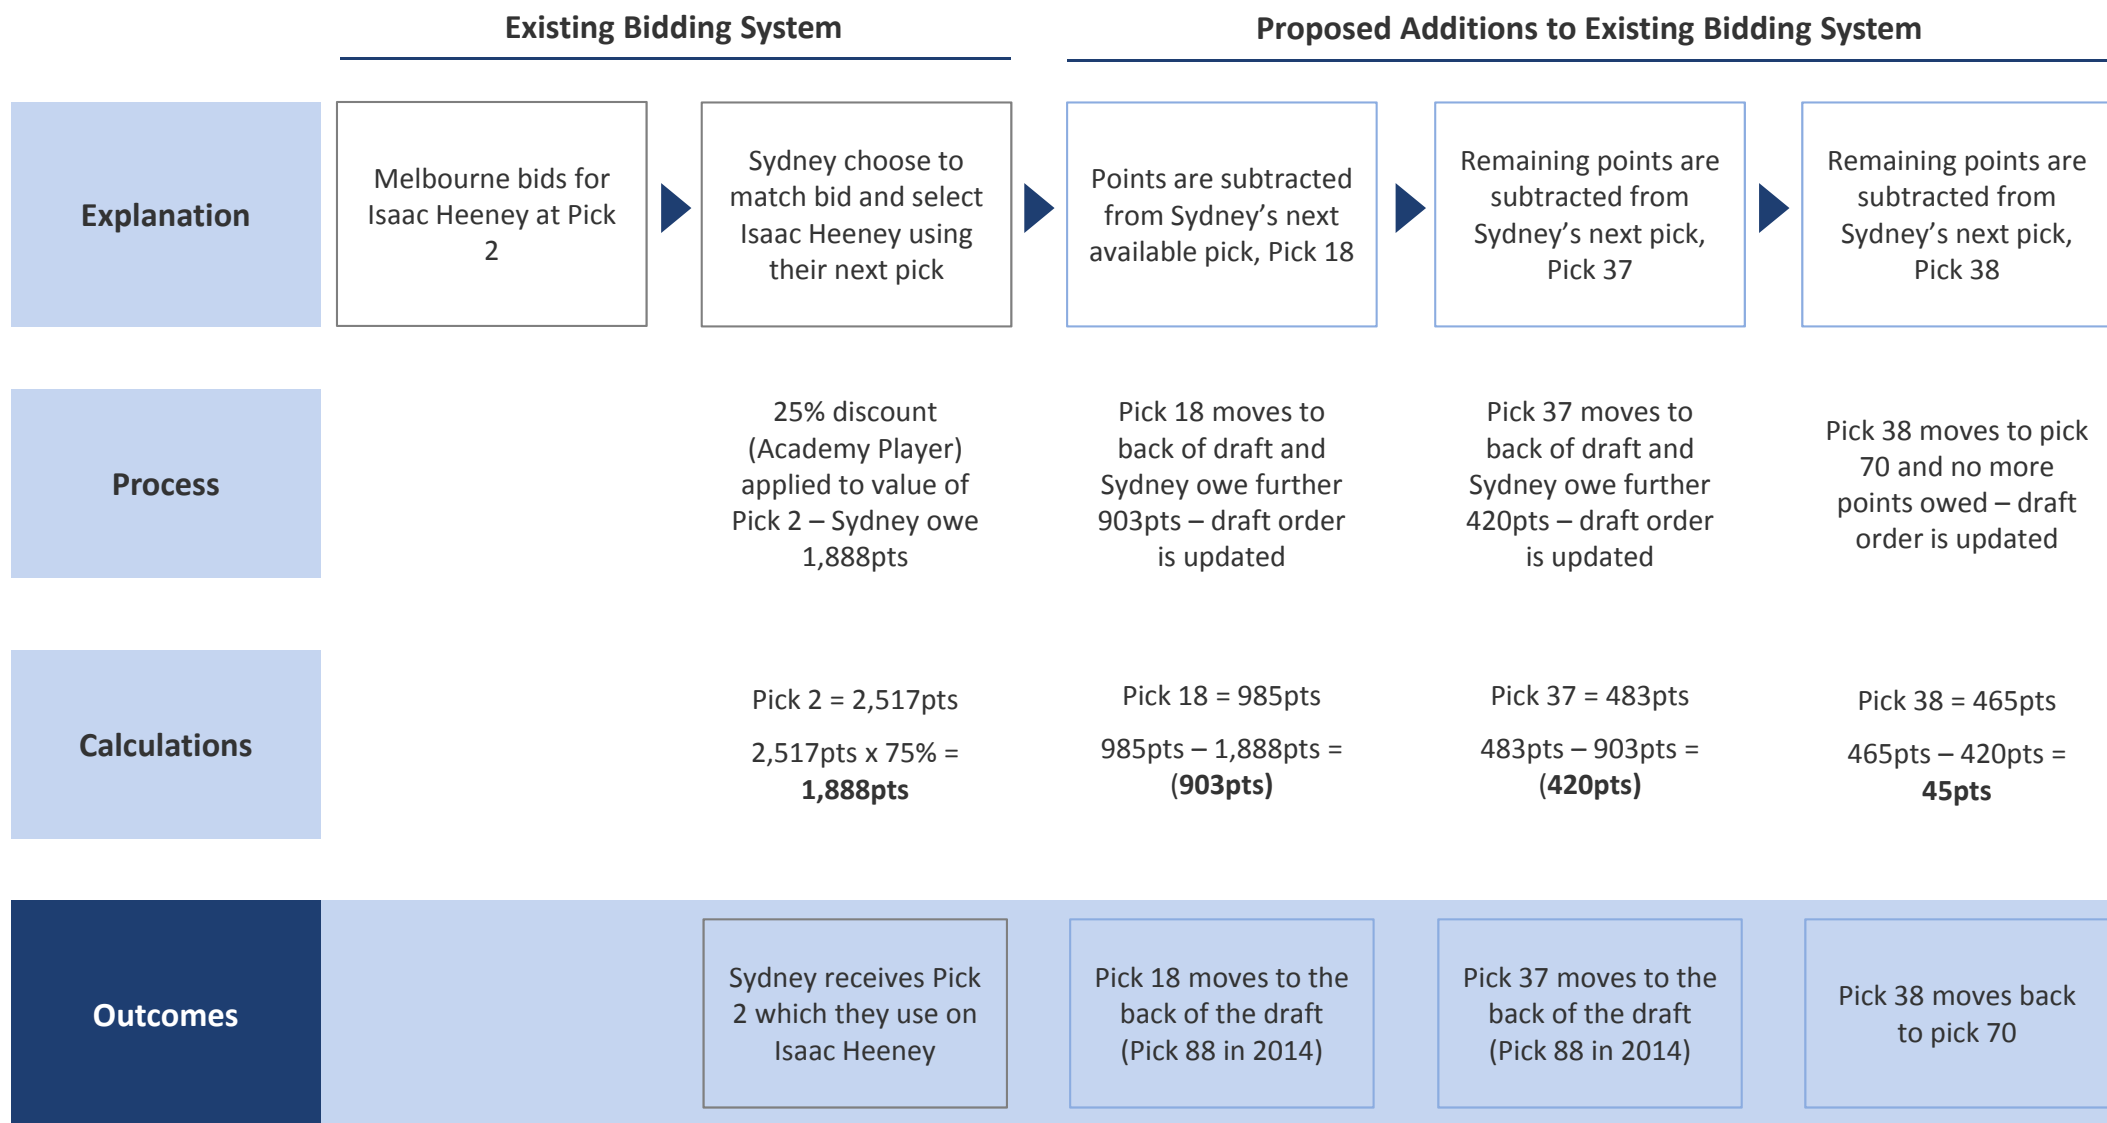

Bidding System Review - F/S and Academy

Supporting Exhibits

January 2015

AUSTRALIA'S GAME

AFL Draft Value Index

Round 1		Round 2		Round 3		Round 4		Round 5	
Pick	Points	Pick	Points	Pick	Points	Pick	Points	Pick	Points
1	3,000	19	948	37	483	55	207	73	9
2	2,517	20	912	38	465	56	194	74	-
3	2,234	21	878	39	446	57	182		
4	2,034	22	845	40	429	58	170		
5	1,878	23	815	41	412	59	158		
6	1,751	24	785	42	395	60	146		
7	1,644	25	756	43	378	61	135		
8	1,551	26	729	44	362	62	123		
9	1,469	27	703	45	347	63	112		
10	1,395	28	677	46	331	64	101		
11	1,329	29	653	47	316	65	90		
12	1,268	30	629	48	302	66	80		
13	1,212	31	606	49	287	67	69		
14	1,161	32	584	50	273	68	59		
15	1,112	33	563	51	259	69	49		
16	1,067	34	542	52	246	70	39		
17	1,025	35	522	53	233	71	29		
18	985	36	502	54	220	72	19		

AFL Draft Value Index graph

Example: Isaac Heeney, Swans, 2014

Note: Example is based on actual bid for Isaac Heeney, using Sydney's available selections in the National Draft (rather than at the bidding) to show the outcomes if the bidding was incorporated in the National Draft.