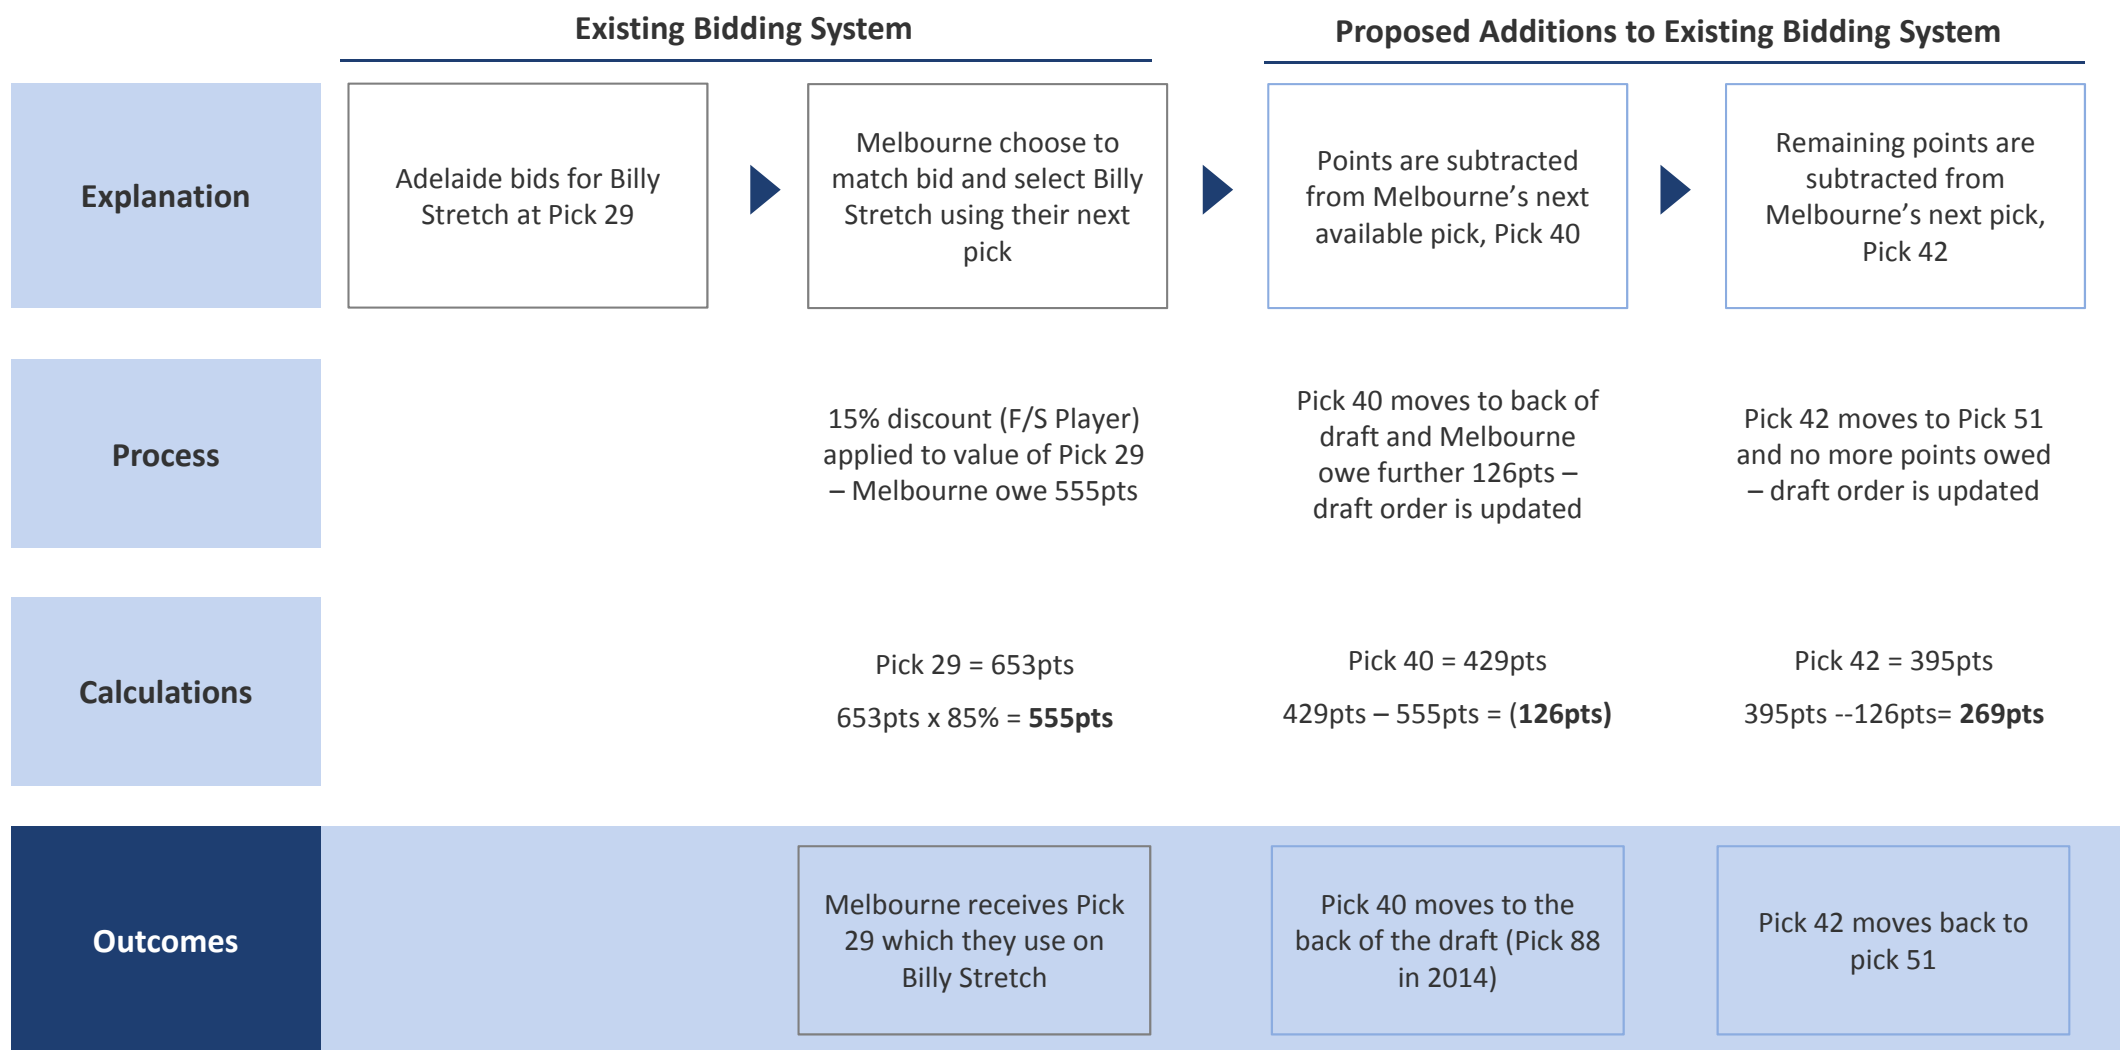

Example: Billy Stretch, Melbourne, 2014

Notes: Example is based on actual bid for Billy Stretch, using Melbourne's available selections in the National Draft (rather than at the bidding) to show the outcomes if the bidding was incorporated in the National Draft; 15% discount is representative only and the final F/S discount will depend on Club feedback.